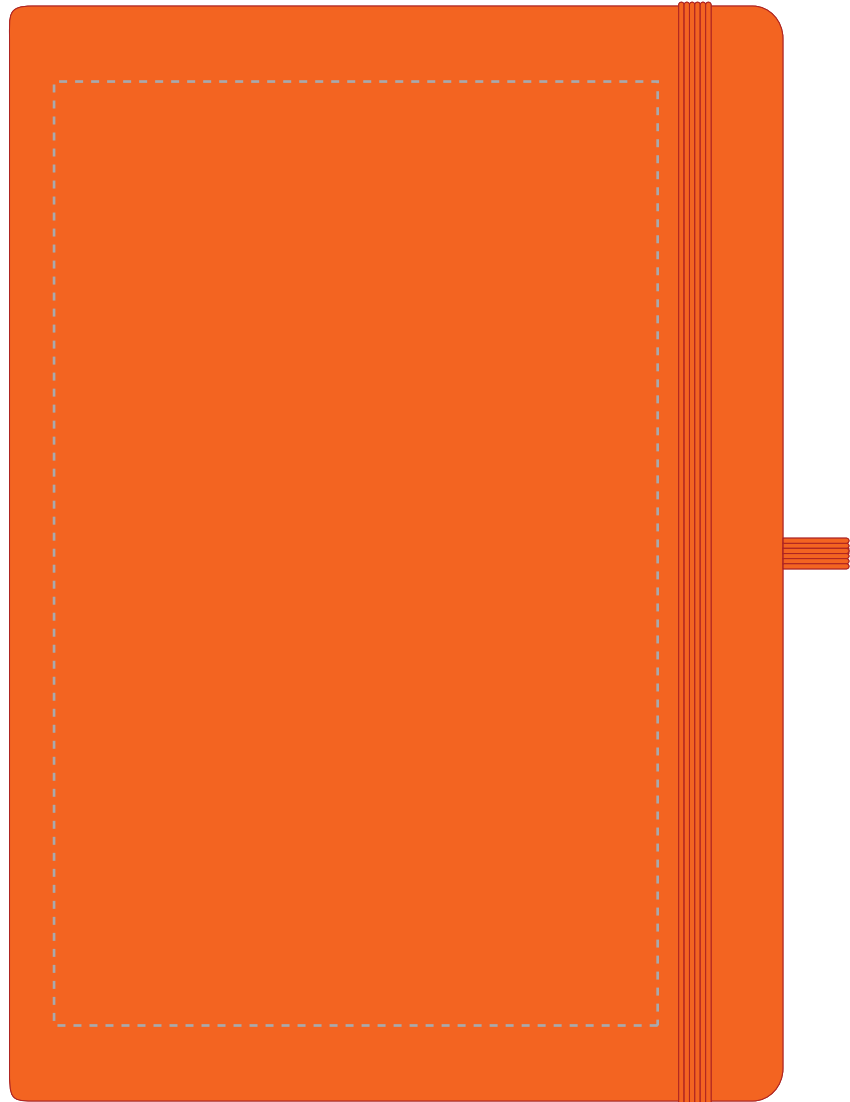

Your Ref:	Quantity:	Product Code: QS0344
Our Ref:	Version: 1	Product Colour: AMBER

**PRINTING CONCERNS:**

We stock this item in the following colours

**PANTONE REFERENCE(S)**

- Colour 1
- Colour 2
- Colour 3
- Colour 4

Due to the nature of the product the print position may vary by 2 - 3 mm

ARTWORK SCALE 50%  
FrontProduct Image for visualisation  
- colours may vary

- CENTRED TO PRINT AREA
- CENTRED TO NOTEBOOK

The dashed line is to demonstrate print area and will not appear on your printed item