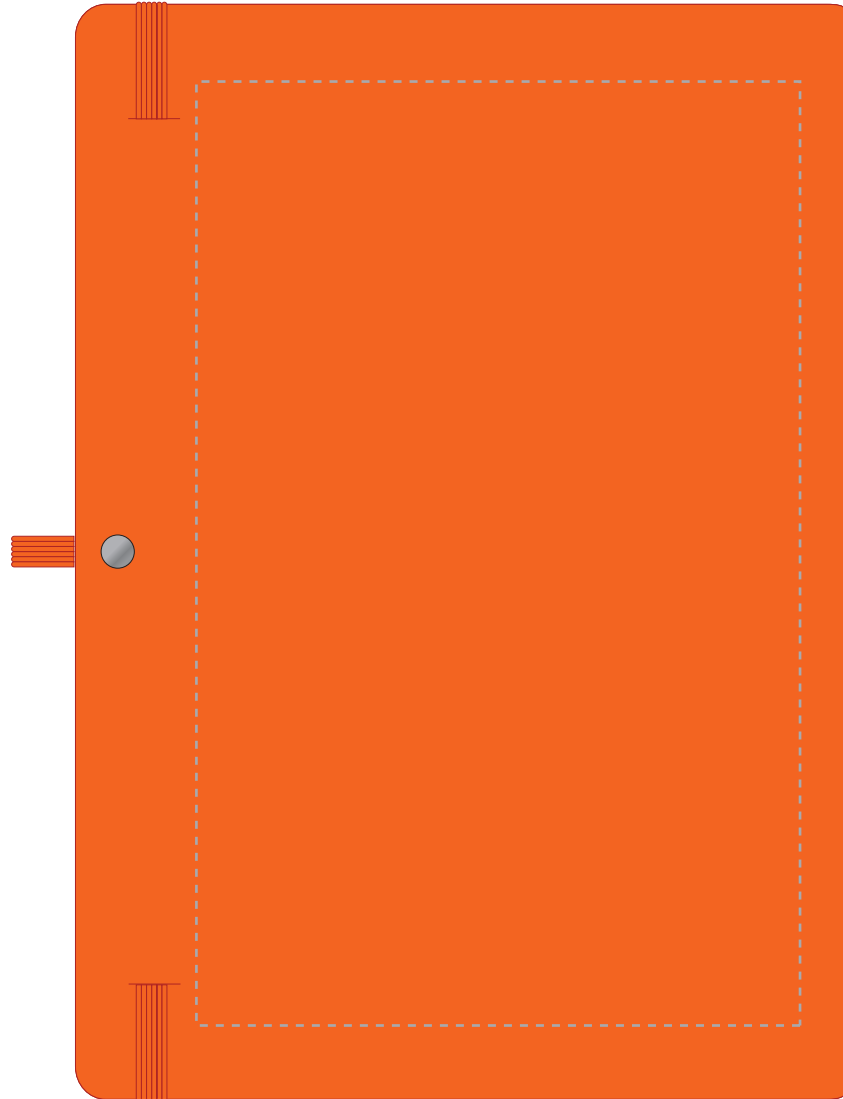

Your Ref:	Quantity:	Product Code: QS0344
Our Ref:	Version: 1	Product Colour: AMBER

PRINTING CONCERNS:

We stock this item in the following colours

PANTONE REFERENCE(S)

- Colour 1
- Colour 2
- Colour 3
- Colour 4

Due to the nature of the product the print position may vary by 2 - 3 mm

ARTWORK SCALE 50%
Back